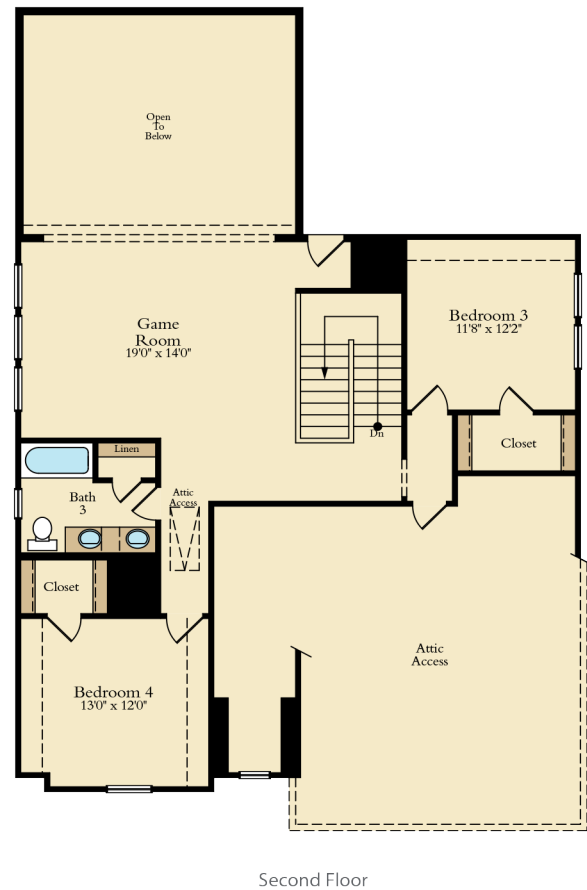

4141 Blackbird Ave

July 2026

4201 E

4 Beds

3 Baths

2 Cars

2,818 Sq. Ft.

50' Lot