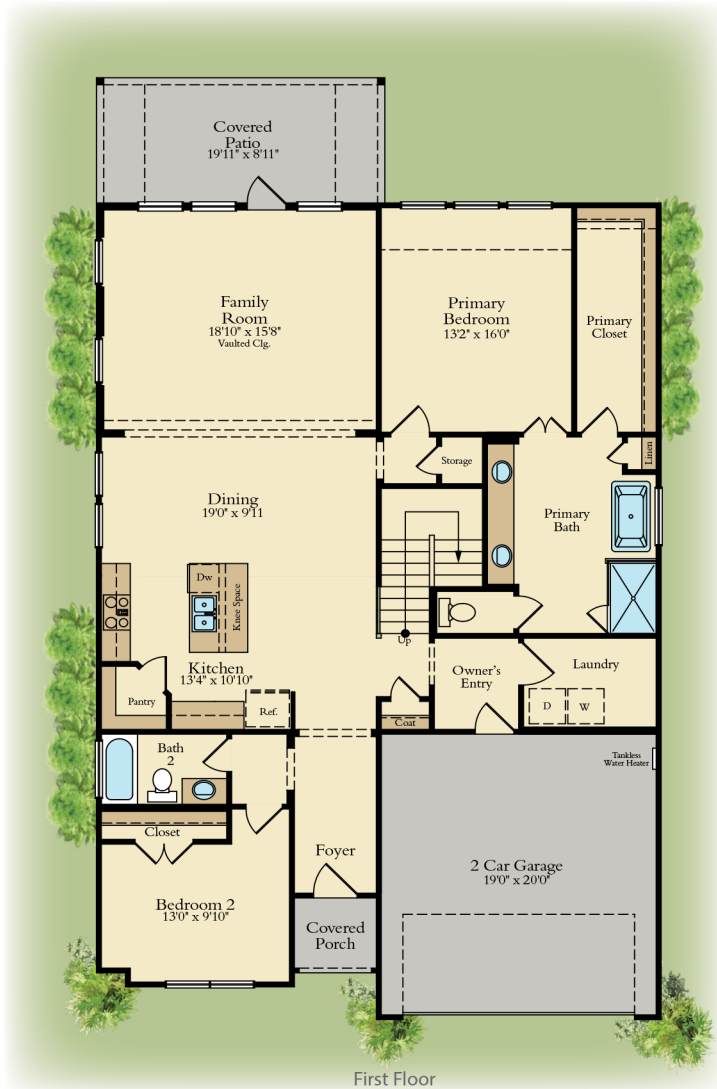

4141 Blackbird Ave

July 2026

4201 E

4 Beds

3 Baths

2 Cars

2,818 Sq. Ft.

50' Lot