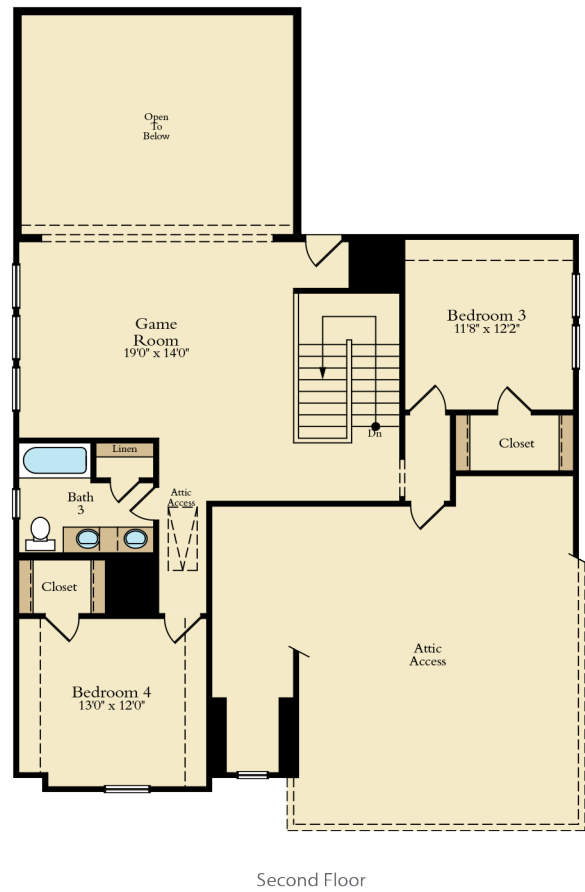

4101 Blue Spruce Ave

July 2026

4201 E

4 Beds

3 Baths

2 Cars

2,818 Sq. Ft.

50' Lot