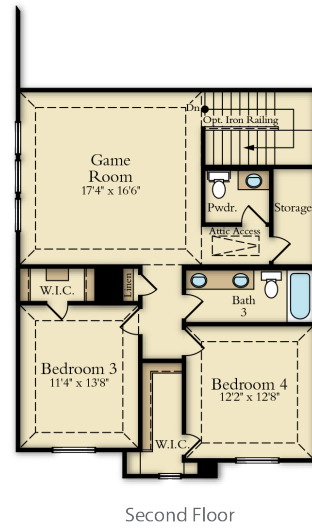

Makayla 5201

4 Beds

3 Full 1 Half Baths

2 Cars

3294-3330 Sq. Ft.

2 Stories

Iman Tarasiewicz | Community Sales Assistant | Iman.Tarasiewicz@RislandHomes.com

Makayla 5201

 4 Beds

 3 Full 1 Half Baths

 2 Cars

 3294-3330 Sq. Ft.

 2 Stories

Elevation A

Elevation B

Elevation C