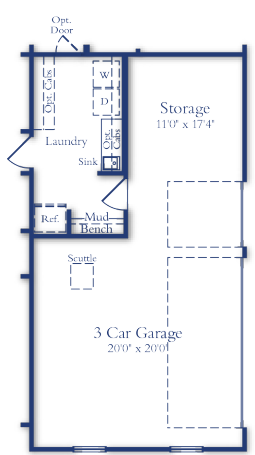

Makayla 5201

4 Beds

3 Full 1 Half Baths

2 Cars

3294-3330 Sq. Ft.

2 Stories

Iman Tarasiewicz | Community Sales Assistant | Iman.Tarasiewicz@RislandHomes.com

Makayla 5201

 4 Beds

 3 Full 1 Half Baths

 2 Cars

 3294-3330 Sq. Ft.

 2 Stories

Elevation A

Elevation B

Elevation C