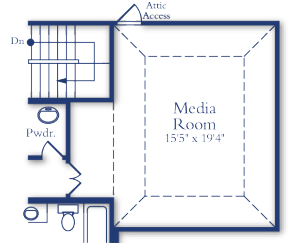

Makayla 5201

4 Beds

3 Full 1 Half Baths

2 Cars

3294-3330 Sq. Ft.

2 Stories

Iman Tarasiewicz | Community Sales Assistant | Iman.Tarasiewicz@RislandHomes.com

Makayla 5201

 4 Beds

 3 Full 1 Half Baths

 2 Cars

 3294-3330 Sq. Ft.

 2 Stories

Elevation A

Elevation B

Elevation C