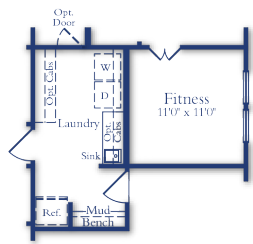

Makayla 5201

4 Beds

3 Full 1 Half Baths

2 Cars

3294-3330 Sq. Ft.

2 Stories

Iman Tarasiewicz | Community Sales Assistant | Iman.Tarasiewicz@RislandHomes.com

Makayla 5201

 4 Beds

 3 Full 1 Half Baths

 2 Cars

 3294-3330 Sq. Ft.

 2 Stories

Elevation A

Elevation B

Elevation C