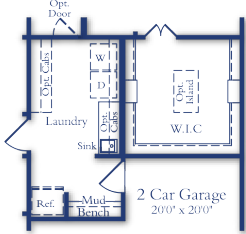

Makayla 5201

4 Beds

3 Full 1 Half Baths

2 Cars

3294-3330 Sq. Ft.

2 Stories

Iman Tarasiewicz | Community Sales Assistant | Iman.Tarasiewicz@RislandHomes.com

Makayla 5201

 4 Beds

 3 Full 1 Half Baths

 2 Cars

 3294-3330 Sq. Ft.

 2 Stories

Elevation A

Elevation B

Elevation C