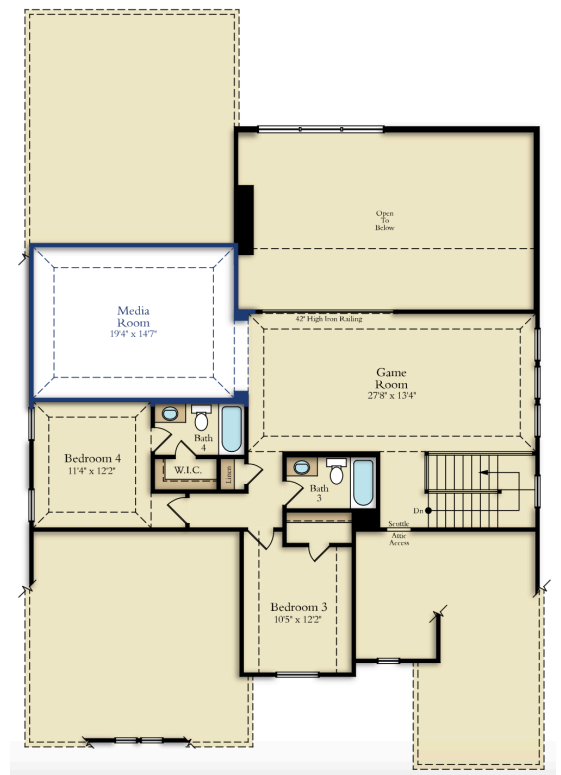

## Interior Design Colors: Blonde

INTERIOR FINISHES			MAIN FLOORING		FIREPLACE	
<b>CABINETS - FLAT PANEL</b> White	<b>RIVERSIDE</b> 5 Panel Smooth	<b>DELICATE WHITE</b> 1st. Coat & Trim	<b>LVP</b> Adella, Origins Rio Grande	<b>CARPET</b> Dwellings, Alpine Cameo	<b>OPT. #1</b> Emser, Starline 12x24 White Matte	<b>OPT. #2</b> Emser, Starline 12x24 Asphalt Matte
KITCHEN SELECTIONS						
<b>FAUCET</b> Delta, Essex 85	<b>SINK</b> Single Bowl Undermount 102-320-1009					

## Floorplan Details:

- Fireplace
- Morning Kitchen
- Mud Bench
- Study
- Primary Bedroom
- Media/Game Room UP
- Covered Rear Patio
- Ensuite DOWN

Prices, structural, exterior, interior features, renderings may not be exact and/or are subject to change. Pictures shown are for illustration purpose only. Incentives are community specific, may vary. Speak to Sales Counselor for final current features, pricing details and estimated completion dates. 1.30.24

# 1919 Bell Court

SPRING 2024

🏠 5205 C

🛏️ 4 Beds

🚿 4 Baths

🚗 3 Cars

📏 3,431 Sq. Ft.

📏 65' Lot