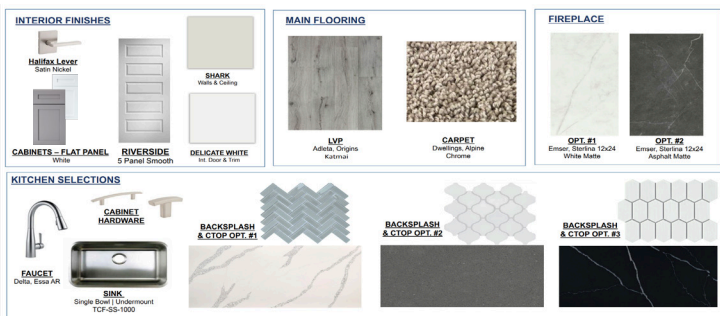

# 1918 Bell Court

READY NOW!

5101 C

3-4 Beds

3.5 Baths

2 Cars

2,514 Sq. Ft.

65' Lot

## Interior Design Colors: Gray

## Floorplan Details:

- Cul-de-Sac
- Fireplace
- Morning Kitchen
- Flex Room/4th Bedroom
- Mud Room
- Huge Patio

Prices, structural, exterior, interior features, renderings may not be exact and/or are subject to change. Pictures shown are for illustration purpose only. Incentives are community specific, may vary. Speak to Sales Counselor for final current features, pricing details and estimated completion dates.