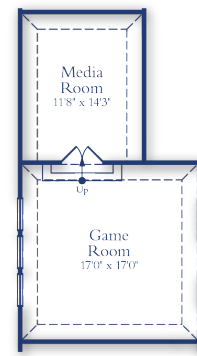

Wynnely 5203

5 Beds

4 Full 1 Half Baths

2 Cars

3526-3592 Sq. Ft.

2 Stories

Iman Tarasiewicz | Community Sales Assistant | Iman.Tarasiewicz@RislandHomes.com