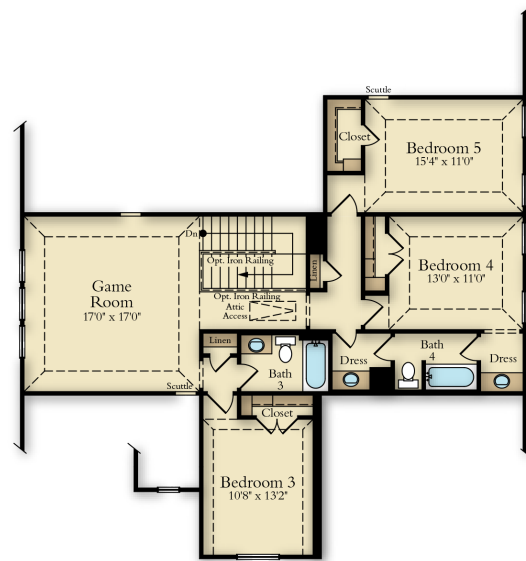

Wynnely 5203

5 Beds

4 Full 1 Half Baths

2 Cars

3526-3592 Sq. Ft.

2 Stories

Iman Tarasiewicz | Community Sales Assistant | Iman.Tarasiewicz@RislandHomes.com