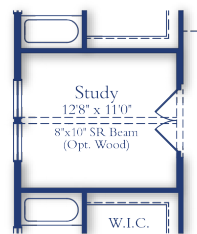

Opt. Study ILO Formal Dining