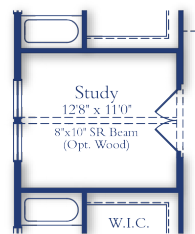

Opt. Study ILO Formal Dining