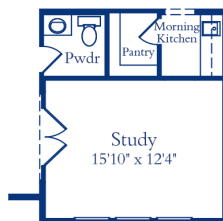

# Jason 7201

5 Beds    
 5 Full 2 Half Baths    
 3 Cars    
 4614-4673 Sq. Ft.    
 2 Stories

Opt. Super Shower  
At Primary Bath

Opt. Study ILO  
Formal Dining

Opt. Media

Opt. Slider At Family Room

Jian Payne | Online Sales Manager | [Jian.Payne@RislandHomes.com](mailto:Jian.Payne@RislandHomes.com)