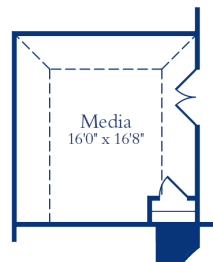

# Jason 7201

5 Beds    
 5 Full 2 Half Baths    
 3 Cars    
 4614-4673 Sq. Ft.    
 2 Stories

Opt. Super Shower  
At Primary Bath

Opt. Study ILO  
Formal Dining

Opt. Media

Opt. Slider At Family Room

Jian Payne | Online Sales Manager | [Jian.Payne@RislandHomes.com](mailto:Jian.Payne@RislandHomes.com)