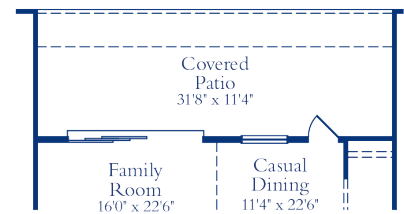

# Jason 7201

5 Beds    
 5 Full 2 Half Baths    
 3 Cars    
 4614-4673 Sq. Ft.    
 2 Stories

Opt. Super Shower  
At Primary Bath

Opt. Study ILO  
Formal Dining

Opt. Media

Opt. Slider At Family Room

Jian Payne | Online Sales Manager | [Jian.Payne@RislandHomes.com](mailto:Jian.Payne@RislandHomes.com)