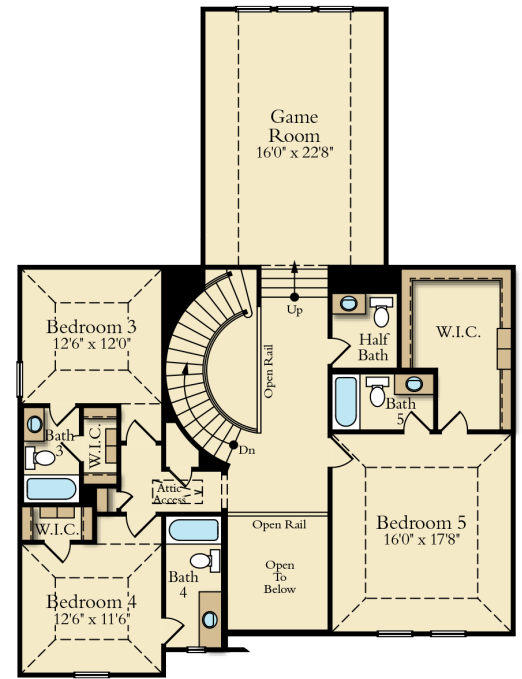

# Jason 7201

5 Beds    
 5 Full 2 Half Baths    
 3 Cars    
 4614-4673 Sq. Ft.    
 2 Stories

Opt. Super Shower  
At Primary Bath

Opt. Study ILO  
Formal Dining

Opt. Media

Opt. Slider At Family Room

Jian Payne | Online Sales Manager | [Jian.Payne@RislandHomes.com](mailto:Jian.Payne@RislandHomes.com)