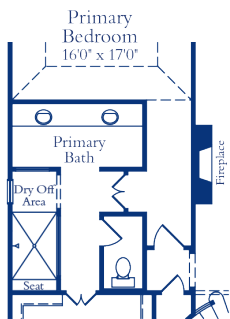

# Jason 7201

5 Beds    
 5 Full 2 Half Baths    
 3 Cars    
 4614-4673 Sq. Ft.    
 2 Stories

Opt. Super Shower  
At Primary Bath

Opt. Study ILO  
Formal Dining

Opt. Media

Opt. Slider At Family Room

Jian Payne | Online Sales Manager | [Jian.Payne@RislandHomes.com](mailto:Jian.Payne@RislandHomes.com)