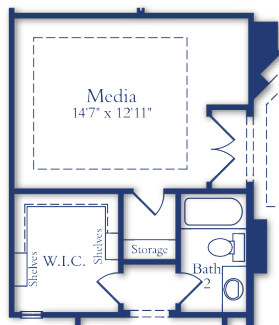

Hayden 7102

4 Beds

4 Full 1 Half Baths

3 Cars

3461 Sq. Ft.

1 Story

Floor Plan

Opt. Slider At Family Room

Opt. Media ILO Bedroom 3

Opt. Study ILO Bedroom 3

Opt. Morning Kitchen

Jian Payne | Online Sales Manager | Jian.Payne@RislandHomes.com