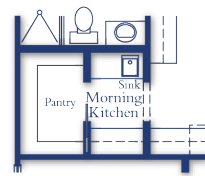

Hayden 7102

4 Beds

4 Full 1 Half Baths

3 Cars

3461 Sq. Ft.

1 Story

Floor Plan

Opt. Slider At Family Room

Opt. Media ILO Bedroom 3

Opt. Study ILO Bedroom 3

Opt. Morning Kitchen

Jian Payne | Online Sales Manager | Jian.Payne@RislandHomes.com