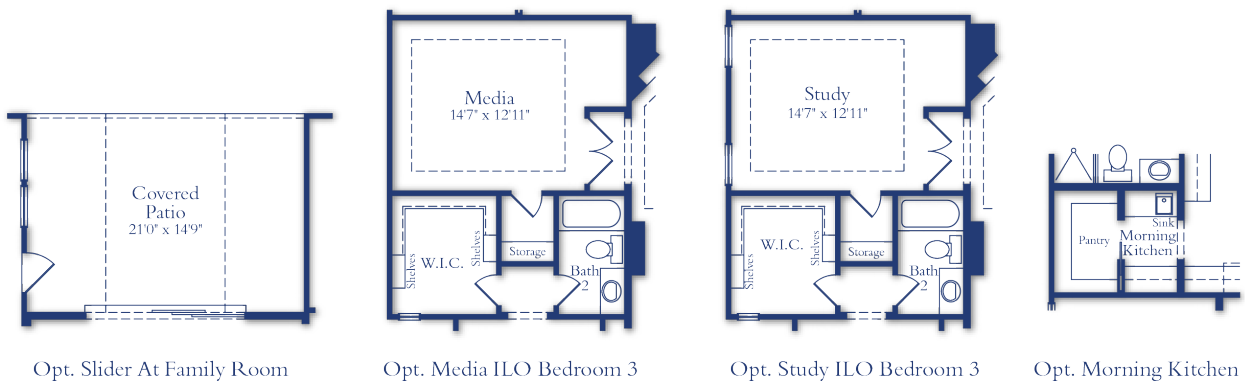

Hayden 7102

4 Beds

4 Full 1 Half Baths

3 Cars

3461 Sq. Ft.

1 Story

Jian Payne | Online Sales Manager | Jian.Payne@RislandHomes.com

Hayden 7102

 4 Beds

 4 Full 1 Half Baths

 3 Cars

 3461 Sq. Ft.

 1 Story

ELEVATION A

ELEVATION B

ELEVATION C