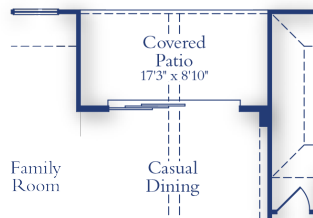

Opt. Slider At Casual Dining

Jian Payne | Online Sales Manager | Jian.Payne@RislandHomes.com