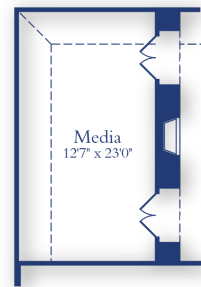

Dashiell 7101

4 Beds

4 Full 1 Half Baths

3 Cars

3931-3938 Sq. Ft.

1 Story

Opt. Study At Flex

Opt. Media At Flex