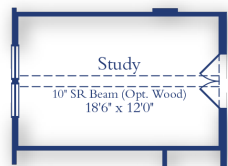

Dashiell 7101

4 Beds

4 Full 1 Half Baths

3 Cars

3931-3938 Sq. Ft.

1 Story

Opt. Study At Flex

Opt. Media At Flex