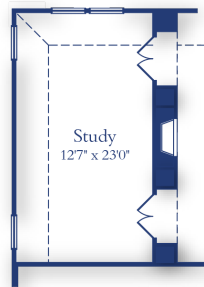

Dashiell 7101

4 Beds

4 Full 1 Half Baths

3 Cars

3931-3938 Sq. Ft.

1 Story

Opt. Study At Flex

Opt. Media At Flex