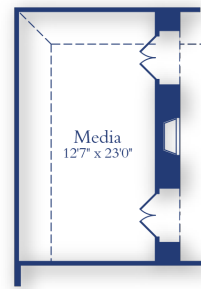

Dashiell 7101

4 Beds

4 Full 1 Half Baths

3 Cars

3931-3938 Sq. Ft.

1 Story

Opt. Study At Flex

Opt. Media At Flex