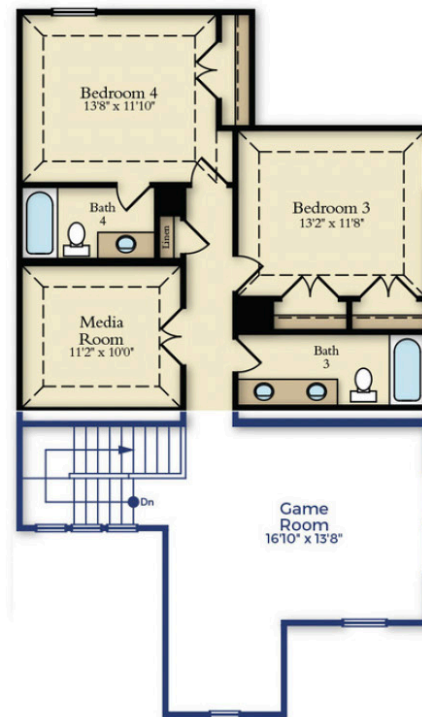

# 1944 Temple Hills

READY NOW!

 3206 C

 4 Beds

 4.5 Baths

 2 Cars

 2,676 Sq. Ft.

 45' Lot