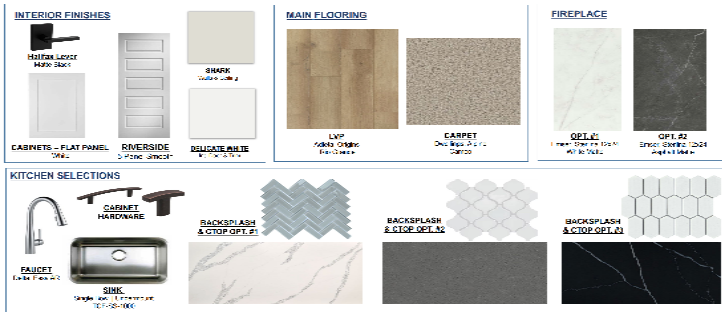

REPRESENTATIVE COLORS ONLY - NOT ACTUAL COLOR

Interior Design Colors: Blonde

Floorplan Details:

- Fireplace
- Family Room Open to Kitchen
- Study
- ALL Bedrooms Full Ensuite Bathrooms
- Covered Rear Patio