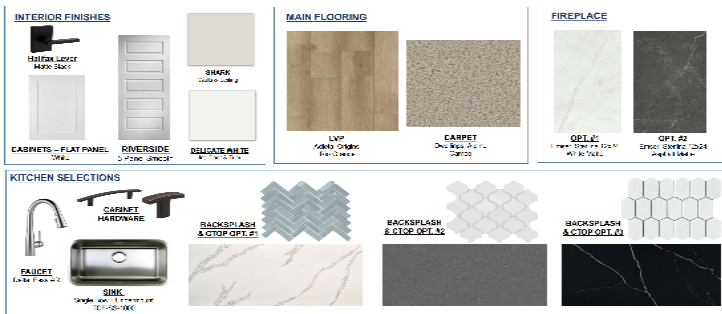

REPRESENTATIVE COLORS ONLY - NOT ACTUAL COLOR

Interior Design Colors: Blonde

Floorplan Details:

- Fireplace
- Family Room Open to Kitchen
- Study
- ALL Bedrooms Full Ensuite Bathrooms
- Covered Rear Patio