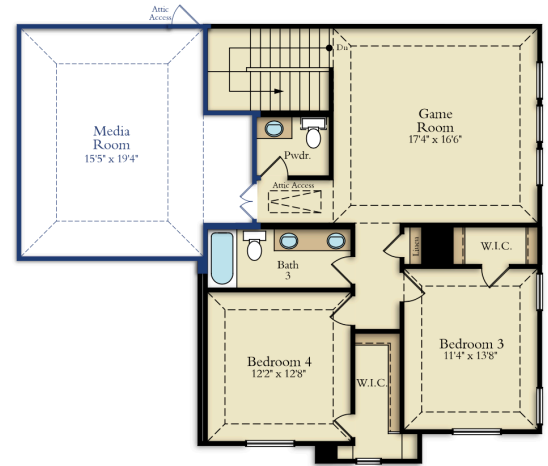

1903 Bell Court

SPRING 2024

🏠 5204 A

🛏️ 4 Beds

🚿 3.5 Baths

🚗 2 Cars

📏 3,287 Sq. Ft.

📏 65' Lot

Prices, structural, exterior, interior features, renderings may not be exact and/or are subject to change. Pictures shown are for illustration purpose only. Incentives are community specific, may vary. Speak to Sales Counselor for final current features, pricing details and estimated completion dates. 1.30.24

James Kermath | Community Sales Manager | James.Kermath@RislandHomes.com