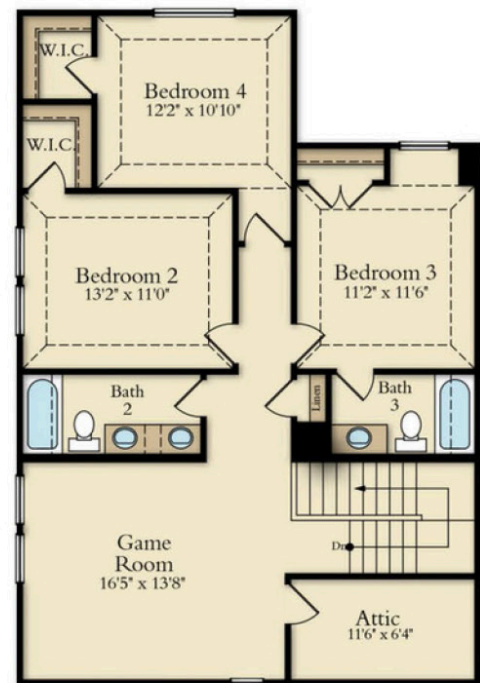

1945 Temple Hills

READY NOW!

 3204 D

 4 Beds

 3.5 Baths

 2 Cars

 2,668 Sq. Ft.

 45' Lot