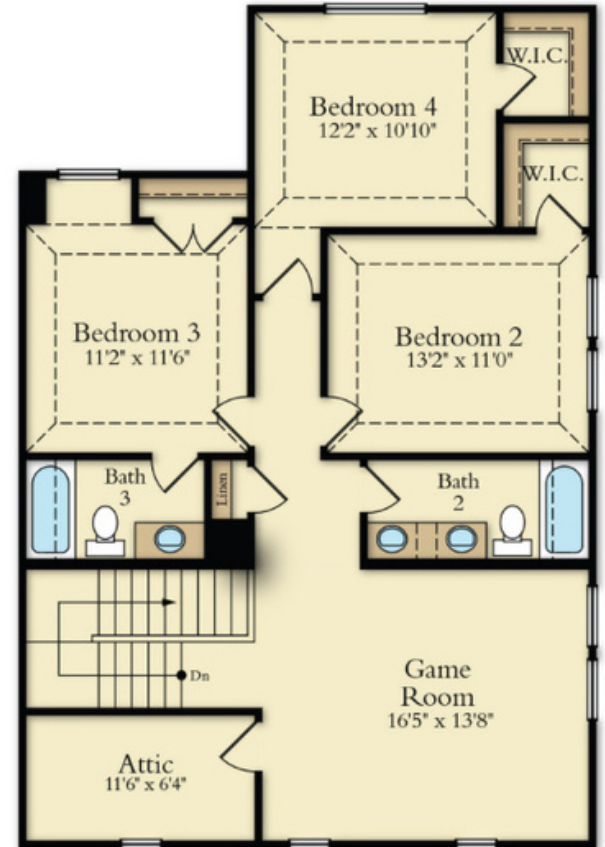

1732 SWAN
VAN ALSTYNE, TX 75495
EST. JANUARY 2024 | FLOOR PLAN 3204 A

LEARN MORE!

JIAN PAYNE

ONLINE SALES COUNSELOR
214-214-8888

jian.payne@rislandhomes.com