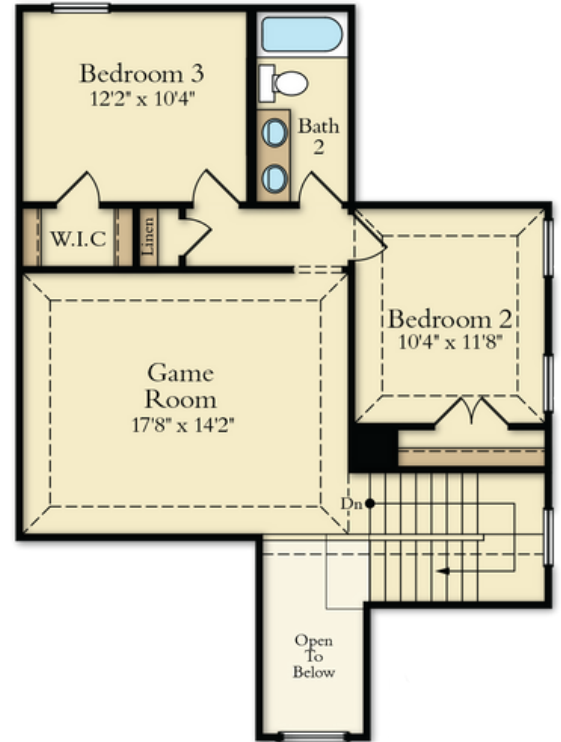

1728 SWAN
VAN ALSTYNE, TX 75495
READY NOW! | FLOOR PLAN 3202 C

LEARN MORE!

JIAN PAYNE
ONLINE SALES COUNSELOR
214-214-8888
jian.payne@rislandhomes.com