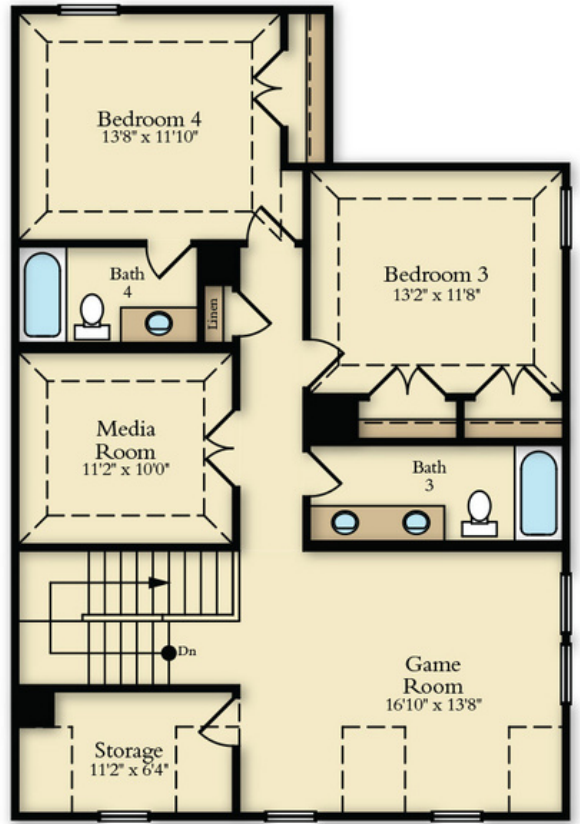

**1724 SWAN**  
VAN ALSTYNE, TX 75495  
EST. DECEMBER2023 | FLOOR PLAN 3206 D

**LEARN MORE!**  
**JIAN PAYNE**  
ONLINE SALES COUNSELOR  
214-214-8888  
jian.payne@rislandhomes.com