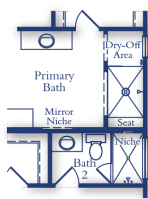

Cathy 6203

6 Beds

6 Full 1 Half Baths

3 Cars

4309-4473 Sq. Ft.

2 Stories

Second Floor

Opt. Slider At Family Room

Opt. Morning Kitchen

Opt. Study ILO Formal Dining

Opt. Butler's Pantry W/
Formal Dining

Opt. Super Shower

Opt. Study W/ Powder
Ilo Bedroom 3

Opt. Media W/ Half Bath ILO Bedroom 5

Iman Tarasiewicz | Community Sales Assistant | Iman.Tarasiewicz@RislandHomes.com