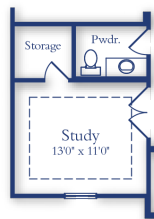

Cathy 6203

6 Beds

6 Full 1 Half Baths

3 Cars

4309-4473 Sq. Ft.

2 Stories

Second Floor

Opt. Slider At Family Room

Opt. Morning Kitchen

Opt. Study ILO Formal Dining

Opt. Butler's Pantry W/
Formal Dining

Opt. Super Shower

Opt. Study W/ Powder
Ilo Bedroom 3

Opt. Media W/ Half Bath ILO Bedroom 5

Iman Tarasiewicz | Community Sales Assistant | Iman.Tarasiewicz@RislandHomes.com