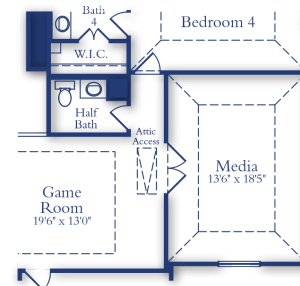

Cathy 6203

6 Beds

6 Full 1 Half Baths

3 Cars

4309-4473 Sq. Ft.

2 Stories

Second Floor

Opt. Slider At Family Room

Opt. Morning Kitchen

Opt. Study ILO Formal Dining

Opt. Butler's Pantry W/
Formal Dining

Opt. Super Shower

Opt. Study W/ Powder
Ilo Bedroom 3

Opt. Media W/ Half Bath ILO Bedroom 5

Iman Tarasiewicz | Community Sales Assistant | Iman.Tarasiewicz@RislandHomes.com