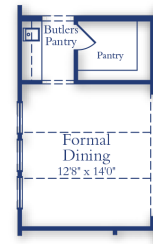

Cathy 6203

6 Beds

6 Full 1 Half Baths

3 Cars

4309-4473 Sq. Ft.

2 Stories

Second Floor

Opt. Slider At Family Room

Opt. Morning Kitchen

Opt. Study ILO Formal Dining

Opt. Butler's Pantry W/
Formal Dining

Opt. Super Shower

Opt. Study W/ Powder
Ilo Bedroom 3

Opt. Media W/ Half Bath ILO Bedroom 5

Iman Tarasiewicz | Community Sales Assistant | Iman.Tarasiewicz@RislandHomes.com