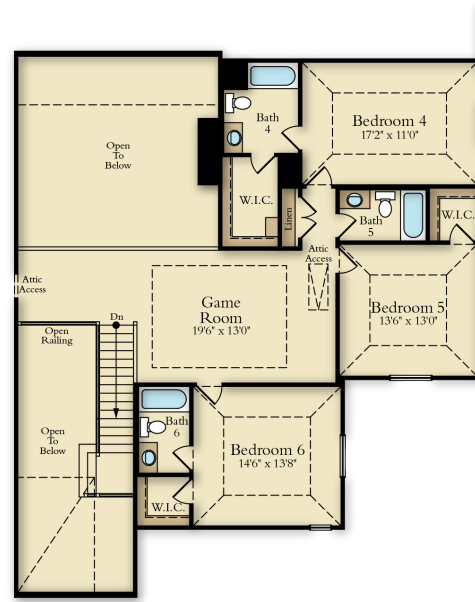

Cathy 6203

6 Beds

6 Full 1 Half Baths

3 Cars

4309-4473 Sq. Ft.

2 Stories

Second Floor

Opt. Slider At Family Room

Opt. Morning Kitchen

Opt. Study ILO Formal Dining

Opt. Butler's Pantry W/
Formal Dining

Opt. Super Shower

Opt. Study W/ Powder
Ilo Bedroom 3

Opt. Media W/ Half Bath ILO Bedroom 5

Iman Tarasiewicz | Community Sales Assistant | Iman.Tarasiewicz@RislandHomes.com