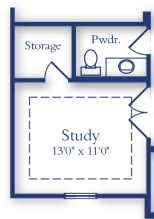

Cathy 6203

6 Beds
 6 Full 1 Half Baths
 3 Cars
 4309-4473 Sq. Ft.
 2 Stories

Opt. Slider At Family Room

Opt. Morning Kitchen

Opt. Study ILO Formal Dining

Opt. Butlers Pantry W/
Formal Dining

Opt. Super Shower