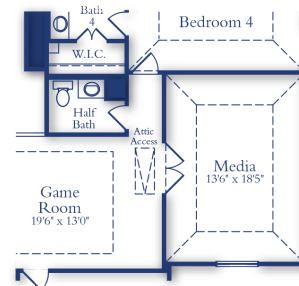

Cathy 6203

6 Beds
 6 Full 1 Half Baths
 3 Cars
 4309-4473 Sq. Ft.
 2 Stories

Opt. Slider At Family Room

Opt. Morning Kitchen

Opt. Study ILO Formal Dining

Opt. Butlers Pantry W/
Formal Dining

Opt. Super Shower

Opt. Study W/ Powder
Ilo Bedroom 3

Opt. Media W/ Half Bath ILO Bedroom 5

Jian Payne | Online Sales Manager | Jian.Payne@RislandHomes.com