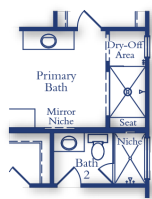

Cathy 6203

6 Beds
 6 Full 1 Half Baths
 3 Cars
 4309-4473 Sq. Ft.
 2 Stories

Opt. Slider At Family Room

Opt. Morning Kitchen

Opt. Study ILO Formal Dining

Opt. Butlers Pantry W/
Formal Dining

Opt. Super Shower

Opt. Study W/ Powder
Ilo Bedroom 3

Opt. Media W/ Half Bath ILO Bedroom 5

Jian Payne | Online Sales Manager | Jian.Payne@RislandHomes.com