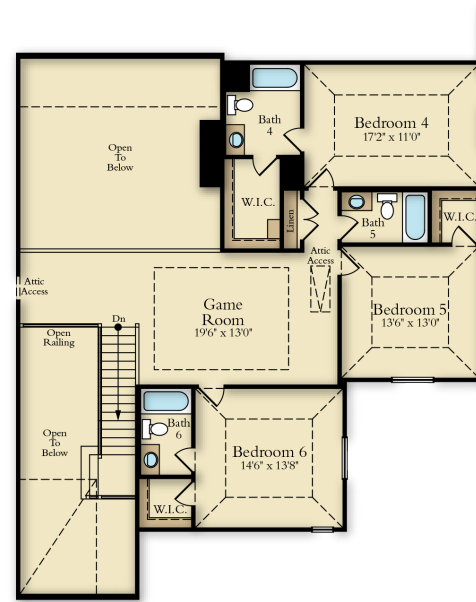

Cathy 6203

6 Beds
 6 Full 1 Half Baths
 3 Cars
 4309-4473 Sq. Ft.
 2 Stories

Opt. Slider At Family Room

Opt. Morning Kitchen

Opt. Study ILO Formal Dining

Opt. Butlers Pantry W/
Formal Dining

Opt. Super Shower

Opt. Study W/ Powder
Ilo Bedroom 3

Opt. Media W/ Half Bath ILO Bedroom 5

Jian Payne | Online Sales Manager | Jian.Payne@RislandHomes.com