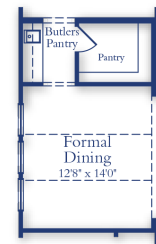

Cathy 6203

6 Beds
 6 Full 1 Half Baths
 3 Cars
 4309-4473 Sq. Ft.
 2 Stories

Opt. Slider At Family Room

Opt. Morning Kitchen

Opt. Study ILO Formal Dining

Opt. Butlers Pantry W/
Formal Dining

Opt. Super Shower