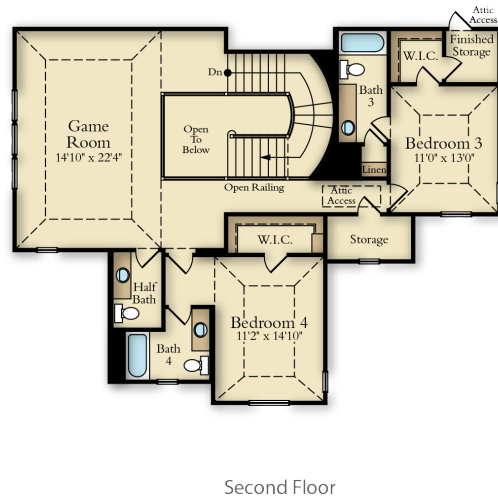

Bella Rose 6201

4 Beds
 4 Full 2 Half Baths
 3 Cars
 4015-4055 Sq. Ft.
 2 Stories

Opt. Slider At Family Room

Opt. Media Room

Opt. Study ILO Formal Dining

Opt. Morning Kitchen

Opt. Super Shower

Opt. Laundry Pocket Door/
Primary Closet