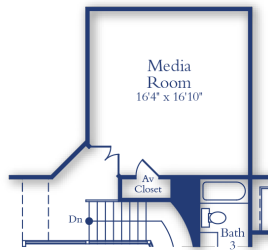

Bella Rose 6201

4 Beds
 4 Full 2 Half Baths
 3 Cars
 4015-4055 Sq. Ft.
 2 Stories

Opt. Slider At Family Room

Opt. Media Room

Opt. Study ILO Formal Dining

Opt. Morning Kitchen

Opt. Super Shower

Opt. Laundry Pocket Door/
Primary Closet