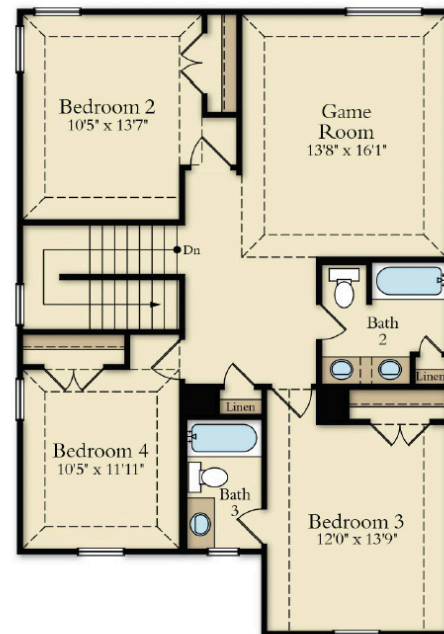

1937 Temple Hills

READY NOW!

 3205 A

 4 Beds

 3.5 Baths

 2 Cars

 2,663 Sq. Ft.

 45' Lot