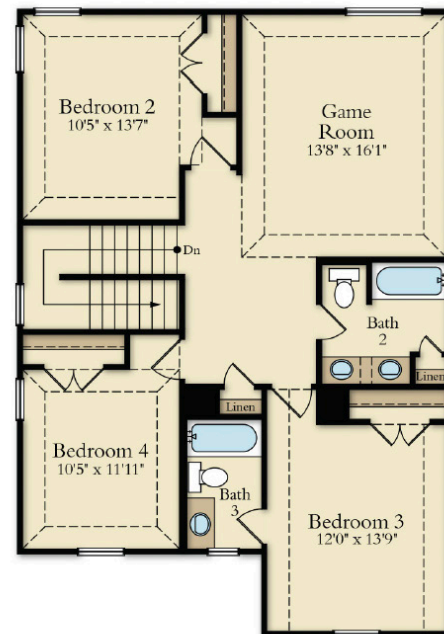

# 1937 Temple Hills

READY NOW!

 3205 A

 4 Beds

 3.5 Baths

 2 Cars

 2,663 Sq. Ft.

 45' Lot

## Floorplan Details:

- Porch
- Morning Kitchen
- Study
- 3 Bedrooms/  
Game Room UP
- Primary Bedroom  
Ensuite DOWN
- Covered Patio

Prices, structural, exterior, interior features, renderings may not be exact and/or are subject to change. Pictures shown are for illustration purpose only. Incentives are community specific, may vary. Speak to Sales Counselor for final current features, pricing details and estimated completion dates. 1.9.24