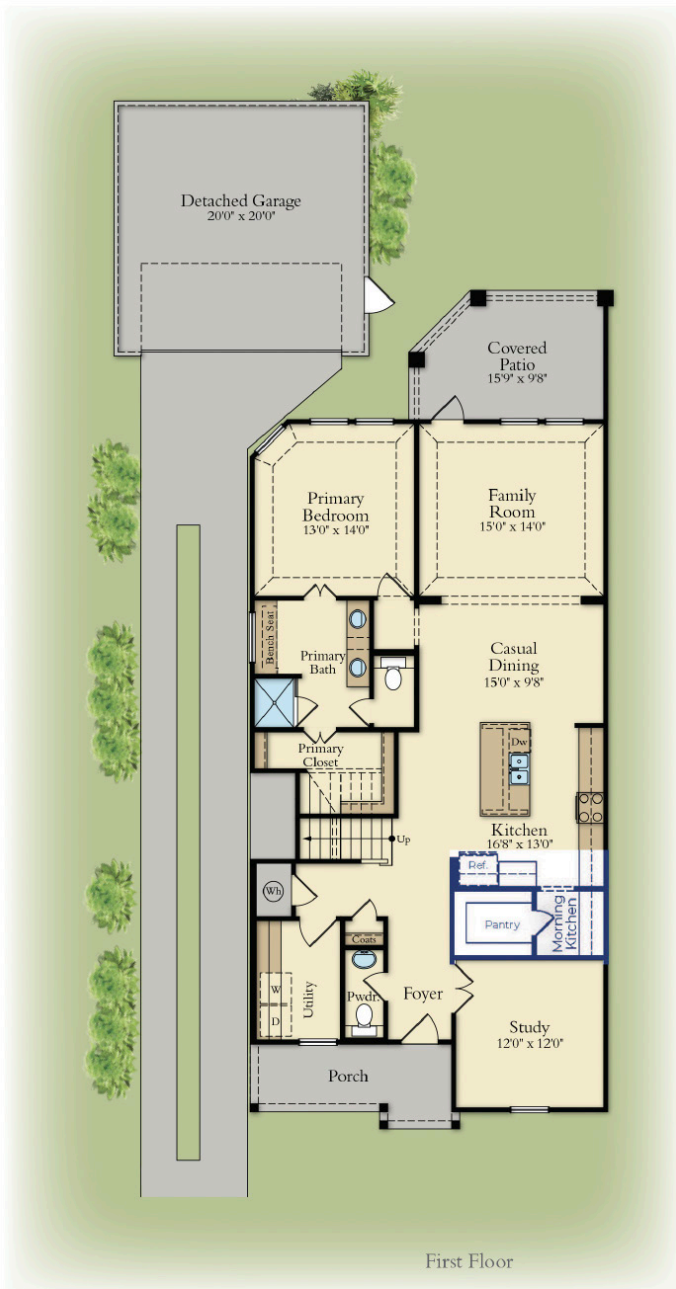

# 1937 Temple Hills

READY NOW!

 3205 A

 4 Beds

 3.5 Baths

 2 Cars

 2,663 Sq. Ft.

 45' Lot

## Floorplan Details:

- Porch
- Morning Kitchen
- Study
- 3 Bedrooms/  
Game Room UP
- Primary Bedroom  
Ensuite DOWN
- Covered Patio

Prices, structural, exterior, interior features, renderings may not be exact and/or are subject to change. Pictures shown are for illustration purpose only. Incentives are community specific, may vary. Speak to Sales Counselor for final current features, pricing details and estimated completion dates. 1.9.24