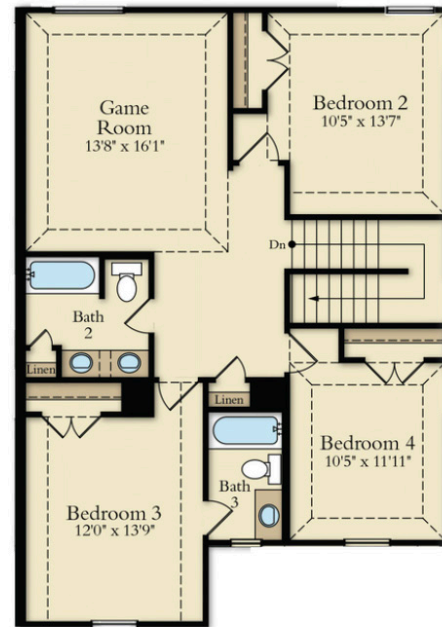

1924 Temple Hills

READY NOW!

 3205 C

 4 Beds

 3.5 Baths

 2 Cars

 2,663 Sq. Ft.

 45' Lot