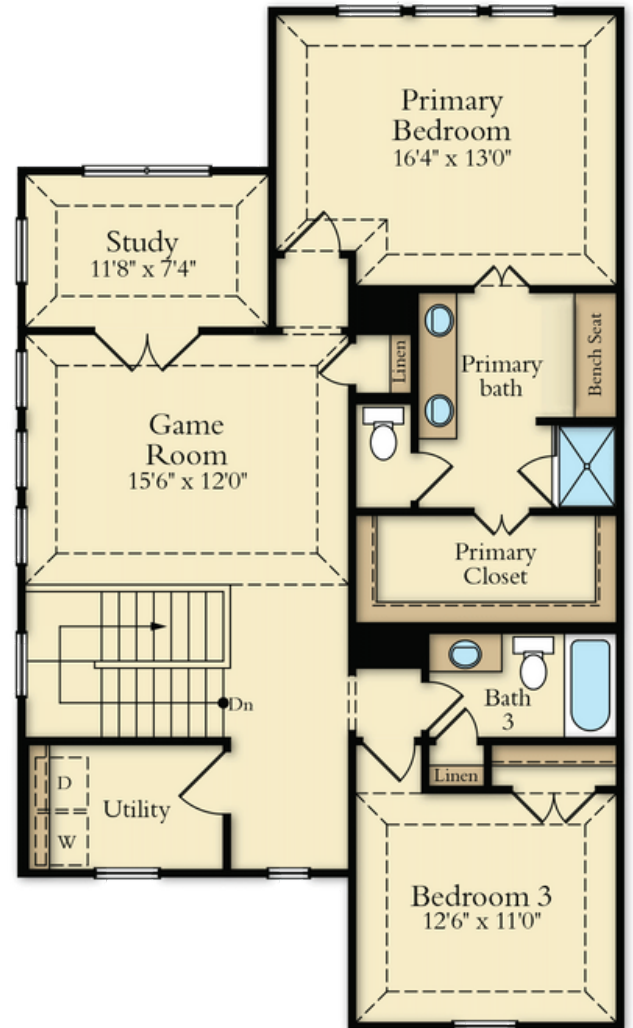

1917 TEMPLE

READY NOW! | FLOOR PLAN 3203 A

LEARN MORE!

JIAN PAYNE

ONLINE SALES COUNSELOR

214-214-8888

jian.payne@rislandhomes.com