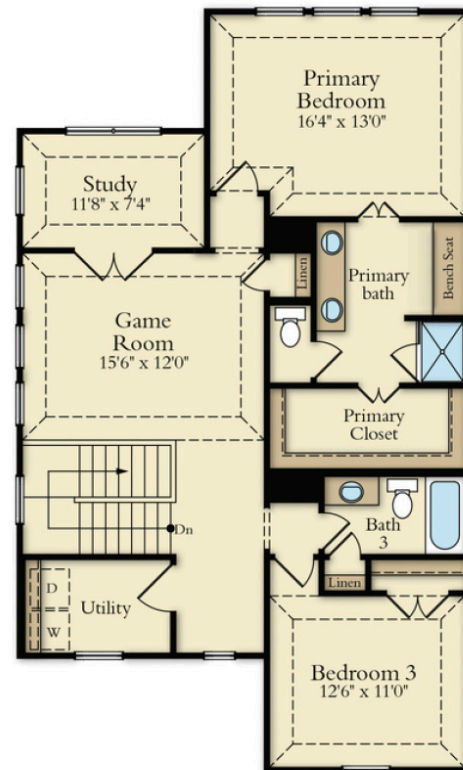

# 1917 Temple Hills

READY NOW!

 3203 A

 3 Beds

 3 Baths

 2 Cars

 2,354 Sq. Ft.

 45' Lot