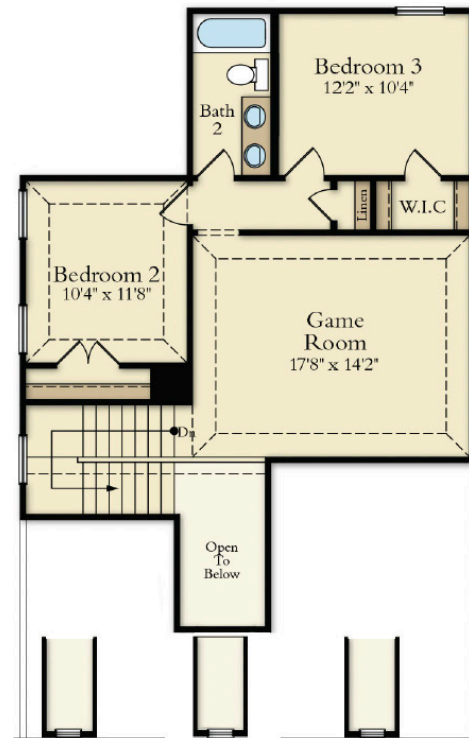

1941 Temple Hills

READY NOW!

 3202 B

 3 Beds

 2.5 Baths

 2 Cars

 2,069 Sq. Ft.

 45' Lot